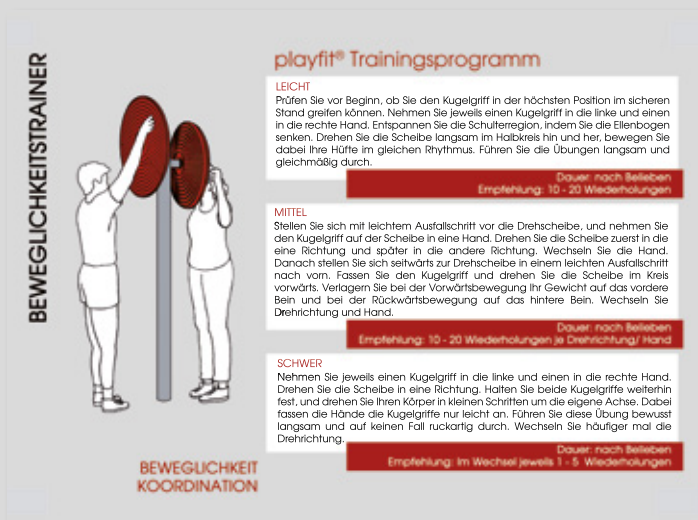

The **playfit®** standard sign board shows the following information for each piece of fitness equipment installed:

- Exercise instructions with pictogram
- Main functions of the device and safety instructions.

Signs describing the training programme can be installed next to each piece of equipment (outside the movement space).

Clear, understandable exercise instructions showing three different levels of difficulty (basic - intermediate - advanced) and easily recognisable graphics allow professional training according to one's own performance level.