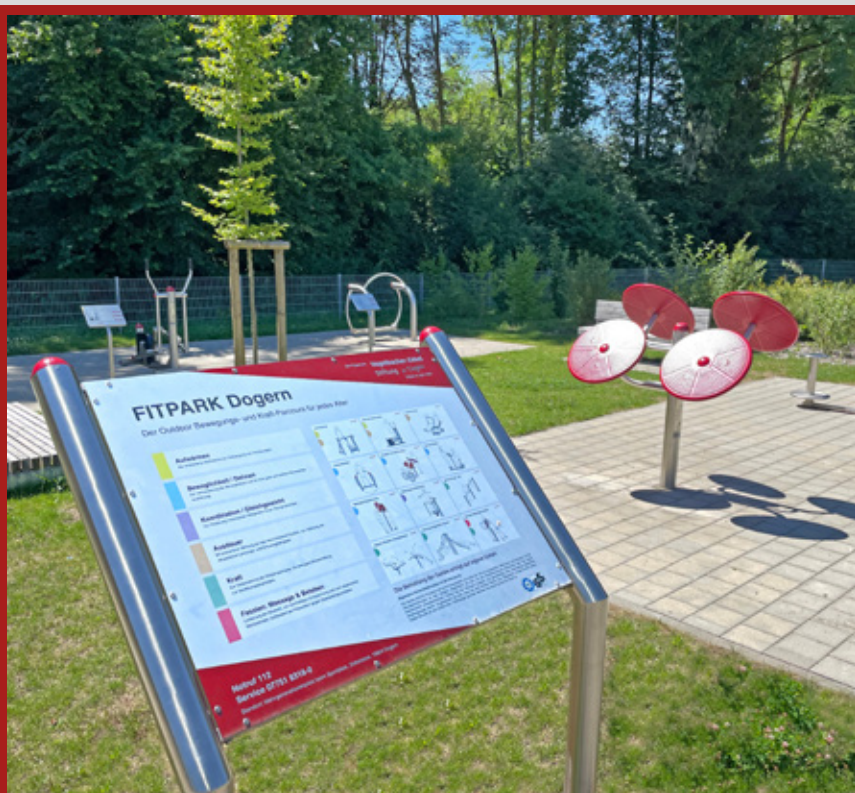

- instructions for use
- main functions
- safety instructions

QR Code

All playfit® equipment is fitted with a QR code label attached directly below the type label and can be activated to access the playfit® training programme online.

playfit® locations APP

Our free „playfit® locations“ app also shows exercise instructions and short films for playfit® equipment and helps as a digital personal trainer.

The app guides you to playfit® equipment locations within a 25 km radius (only in Germany and Switzerland).