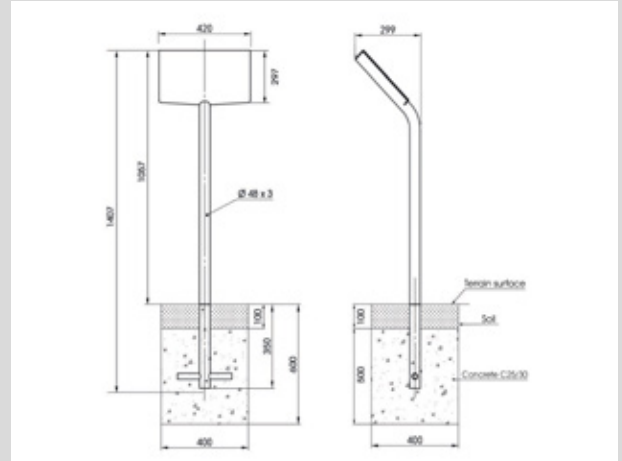

SIGN BOARD

INSTRUCTION SIGN

TYPE LABEL

QR CODE

Sign Board

Model Number JS-0589DII

Stainless steel sign board

Base area: 720 mm x 1180 mm

Total height: 2015 mm

Height above ground surface: 1515 mm

Text panel

Material: Aluminium composite

Size: 800 mm x 1000 mm x 3 mm

Colors, text, and design as per customer requirements.

According to the safety standard EN 16630:2015, a sign board must be installed at outdoor-fitness equipment facilities.

The **playfit®** standard sign board shows the following information for each piece of fitness equipment installed:

- Exercise instructions with pictogram
- Main functions of the device and safety instructions.

Stainless steel instruction sign

Base area: 299 mm x 420 mm

Total height: 1407 mm

Height above ground surface: 1057 mm

Text panel

Material: Aluminium composite

Size: 297 mm x 420 mm x 3 mm

Background colour: grey/ white, text colour: black