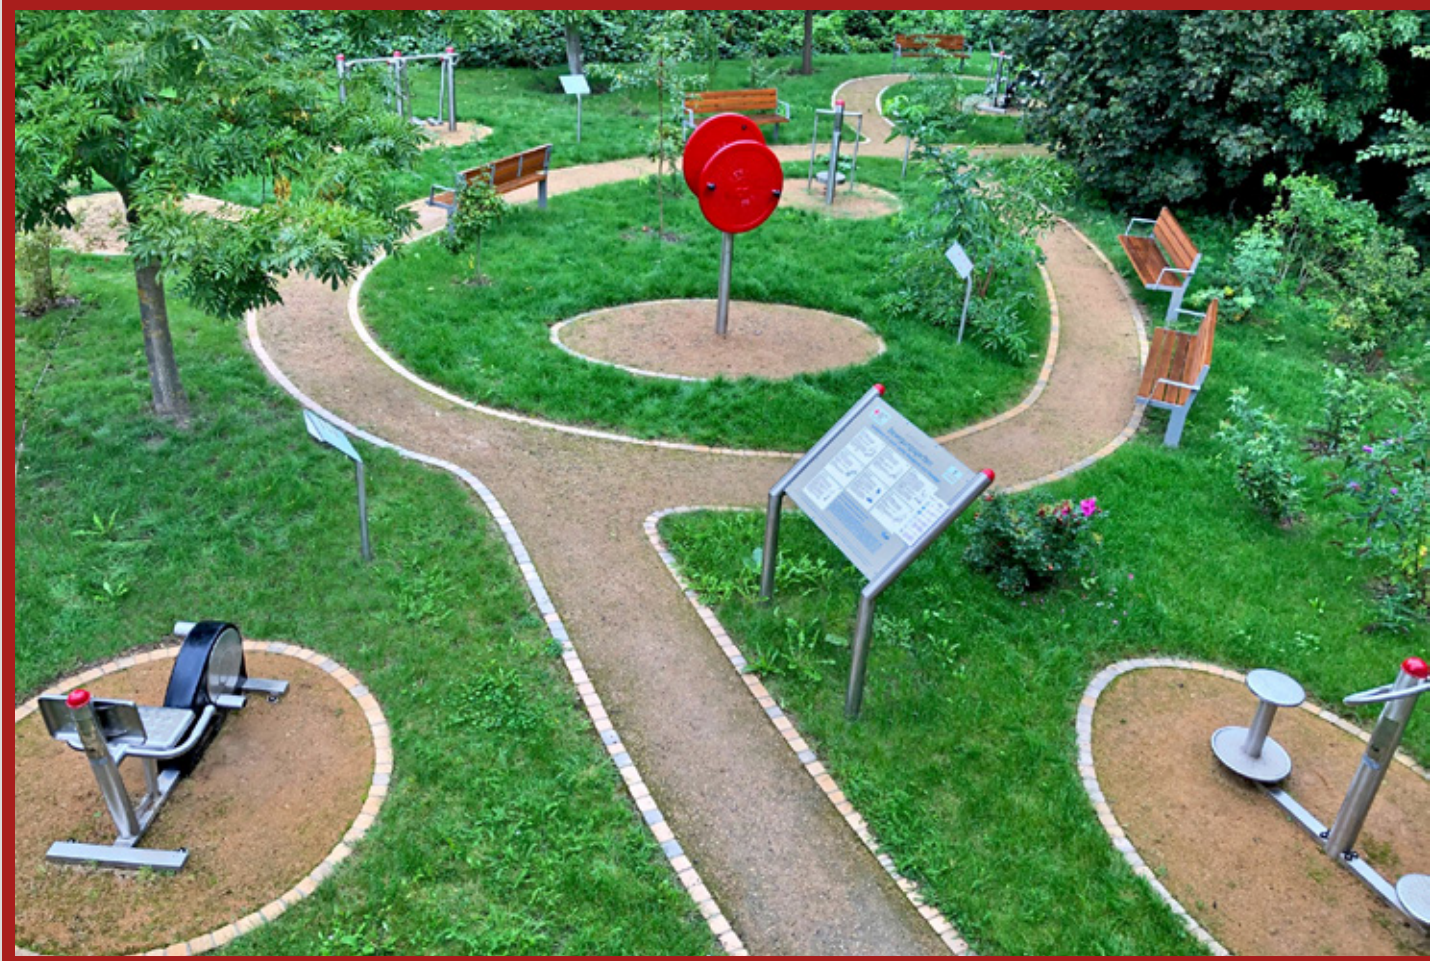

playfit® locations APP

Our free „playfit® locations“ app also shows exercise instructions and short films for playfit® equipment and helps as a digital personal trainer.

The app guides you to playfit® equipment locations within a 25 km radius (only in Germany and Switzerland).