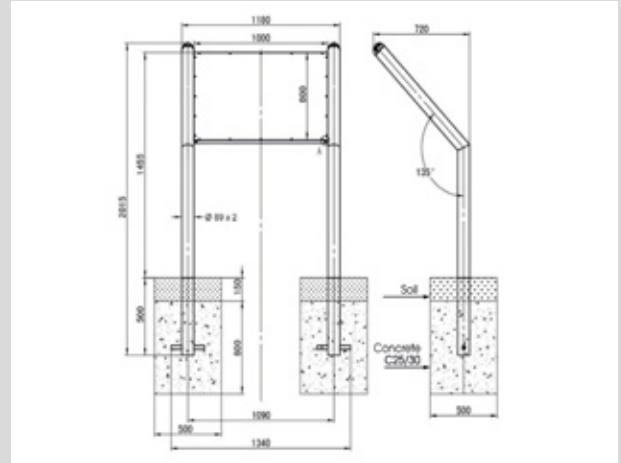

SIGN BOARD

INSTRUCTION SIGN

TYPE LABEL

QR CODE

Sign Board

Model Number JS-0589DII

Stainless steel sign board

Base area: 720 mm x 1180 mm

Total height: 2015 mm

Height above ground surface: 1515 mm

Text panel

Material: Aluminium composite

Size: 800 mm x 1000 mm x 3 mm

Colors, text, and design as per customer requirements.

According to the safety standard EN 16630:2015, a sign board must be installed at outdoor-fitness equipment facilities.

Stainless steel instruction sign

Base area: 299 mm x 420 mm

Total height: 1407 mm

Height above ground surface: 1057 mm

Text panel

Material: Aluminium composite

Size: 297 mm x 420 mm x 3 mm

Background colour: grey/ white, text colour: black