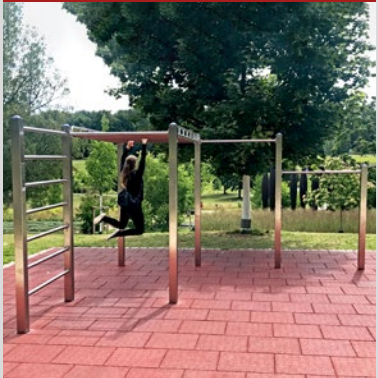

Multifunction Unit

STRENGTH
Body tension
Mobility
for
Whole Body

JS-0235DII