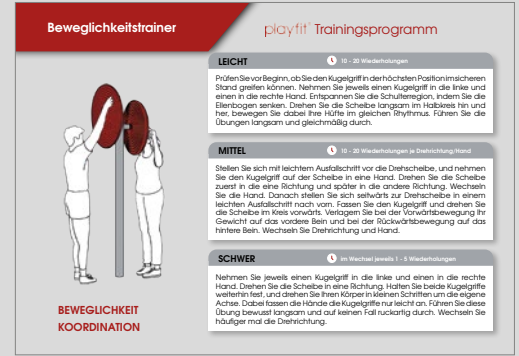

SIGNAGE

SIGN BOARD

In accordance with the EN 16630:2015 safety standard, a signboard, clearly recognisable as such, is required where outdoor-fitness equipment is installed.

INSTRUCTION SIGN

These should be located next to the devices and include clear operating instructions showing three different levels of difficulty (Basic - Intermediate -Advanced) and self-explanatory graphics to allowing workouts according to users individual abilities.