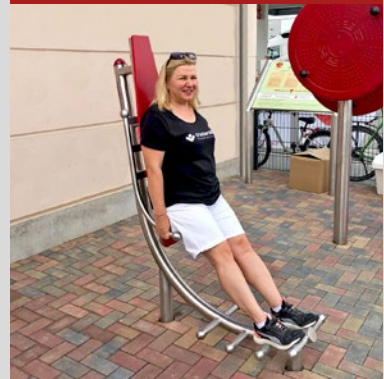

JS-0212D

Handstand Press-Up Trainer

STRENGTH
Co-ordination
Balance
Mobility
for
Whole Body

JS-0217D

Leg Press Power Trainer

STRENGTH
for
Legs
Bottom
Back
Torso

JS-0537D

Handgrip Strength Trainer