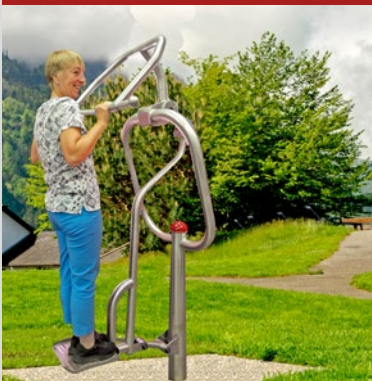

Stand and Pull

STRENGTH

Mobility

for

Arms
Shoulders
Chest
Back

JS-0561D