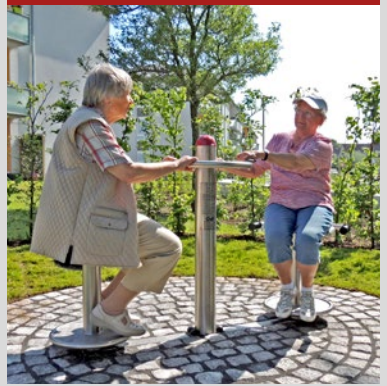

DUPLEX Twister

MOBILITY/ STRETCHING

Loosening the muscles
Strength

for

Back
Stomach
Hips

JS-0234C