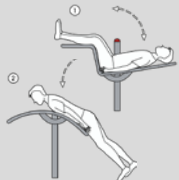

JS-0238D

Leglift Press-Up Twin-Trainer

STRENGTH
Mobility
for
Whole Body

JS-0239D

Sit-Up Bench

STRENGTH
for
Stomach

JS-0829D

Bar 4 Level

STRENGTH
Body tension
Mobility
for
Whole Body

JS-0141D

Multifunction Unit

STRENGTH
Body tension
Mobility
for
Whole Body

JS-0235DII

Multifunction Unit MICRO

STRENGTH
Body tension
Mobility
for
Whole Body

JS-1910D

Sit-Up Back-Stretch Twin-Trainer

STRENGTH
Mobility
for
Stomach
Back

JS-0253D

Leg Press

STRENGTH
Stamina
for
Legs
Bottom
Stomach
Torso

JS-0568D

Step Trainer

STRENGTH
Stamina
Balance
Mobility
for
Legs
Bottom